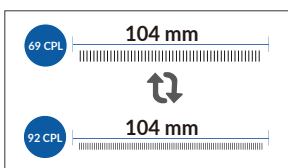

Print width

Up to 4" (104mm)

Resolution

203 dpi (8dots/mm)

Memory

256MB RAM / 8GB Flash

Battery Voltage / Capacity

7.4 V / 2500mAh.

Optional

Wi-Fi(802.11 a/b/g/n)

Bluetooth Smart Ready Combo (BT 4.2+BLE)

PHISICAL CHARACTERISTICS

Dimension (W x D x H)

6.1" x 6.1" x 2.6" (155 x 157 x 67mm)

Weight (Kg)

1.75lb(794g, Including battery)

LCD (Color)

TFT 27.7 X 27.7 mm

2 Fonts support with 180dpi & 203dpi

* Only applies in case of ECS/POS

MEDIA CHARACTERISTICS

Media Type

Thermal paper/label

Media Width

1.96"~ 4.49"(50~114mm)

Media Core Diameter

Ø 0.4" (12.5mm ± 0.5mm)

Media Roll Diameter

Ø 2.2"(57mm)

Thickness

0.06~0.16mm

OPERATING CHARACTERISTICS