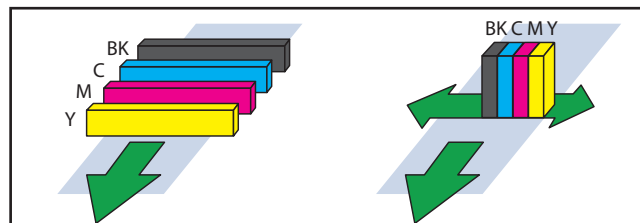

Single-pass printing (SCC-4000D)

Serial printing